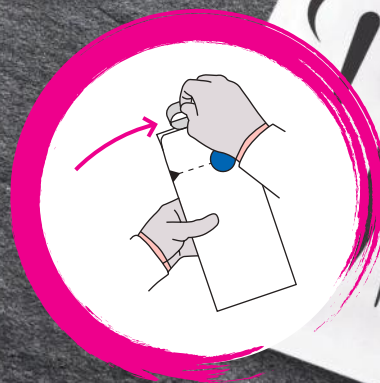

THE CUTLERY BAG AT A GLANCE

EASY PACKING

self-adhesive seal
for easy handling

TEAR-OFF PERFORATION

allows easy opening

HIGH QUALITY LABEL

seal of quality for clean cutlery

ENVIRONMENTALLY FRIENDLY

100 % recycling paper
100 % recyclable

EFFECTIVE ADVERTISING

up to 10 colours of high
quality print

SUSTAINABLE

FSC®-certificated paper
(FSC®-C105659)
waterbased colours
renewable resource

THE CUTLERY BAG

- The ideal packaging for clean, hygienic cutlery
- Size 10 x 26 cm
- Available from stock
- Customised sizes from 6 x 10 cm
- Individual print from 100.000 pieces
- Cost-effective due to innovative technology
- Made in Germany = fast delivery
- BRC Global Standard and SEDEX Member

HOW IT WORKS

Sealing

WEBER Verpackungen GmbH & Co. KG

Westerhaar 38
58739 Wickede/Ruhr - Germany

Tel. +49-2377-80 99-0
Fax +49-2377-80 99-20

info@weberverpackungen.de
www.weberverpackungen.de