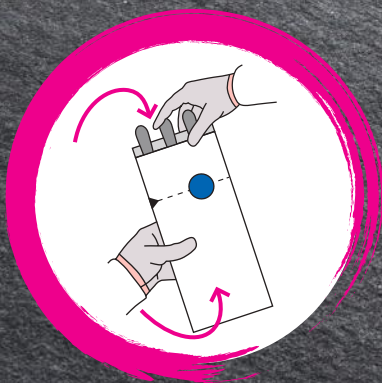

HOW IT WORKS

Packaging