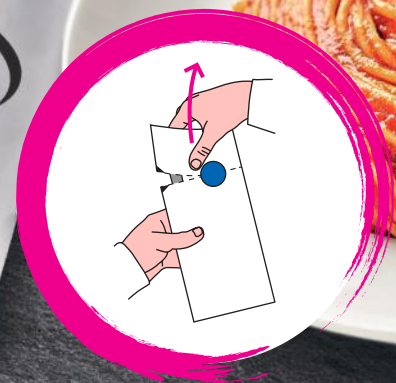

Tear open

WEBER Verpackungen GmbH & Co. KG

Westerhaar 38
58739 Wickede/Ruhr - Germany

Tel. +49-2377-80 99-0
Fax +49-2377-80 99-20

info@weberverpackungen.de
www.weberverpackungen.de